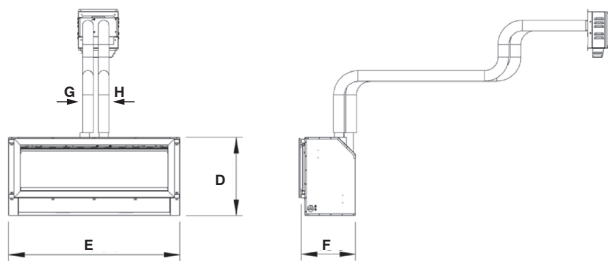

TECHNICAL SPECIFICATIONS

ELEMENT 1200

1. Install Element 1200 onto base and connect flue, gas and power.
2. Fit 18mm trim frame.
3. Locate 4 sided flange kit.
4. Remove 18mm frame.
5. Clad wall to flange kit and finish.
6. Refit 18mm trim frame.

APPLIANCE MOUNTED FLUE FAN (FITTED WITH FAN ACCESS TRIM)

CLEARANCE TO COMBUSTIBLES

	A	B	C	D
1200	660 (880)	1420	460	625

(880) for unit mounted fan. All measurements in millimetres (mm)

E	F	G	H	I	J	K	TRIM	L	M
1405	455	83	83	25	25	25	50mm	1270	469
							18mm	1208	405
							BB	1434	850

M_i/h			kW			Star Rating			GPO	Ventilation
NG	LPG	ULPG	NG	LPG	ULPG	NG	LPG	ULPG	Required	
37	33	33	9.2	7.7	7.7	4.9	5.2	5.2	10 amp	Not Required