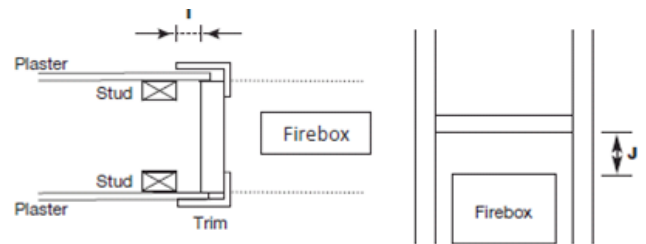

CLEARANCE TO COMBUSTIBLES

	A	B	C	D
1200	660 (880)	1420	460	625

(880) for unit mounted fan. All measurements in millimetres (mm)

E	F	G	H	I	J	K	TRIM	L	M
1405	455	83	83	25	25	25	50mm	1270	469
							18mm	1208	405
							BB	1434	850

M_i/h			kW			Star Rating			GPO	Ventilation
NG	LPG	ULPG	NG	LPG	ULPG	NG	LPG	ULPG	Required	
37	33	33	9.2	7.7	7.7	4.9	5.2	5.2	10 amp	Not Required