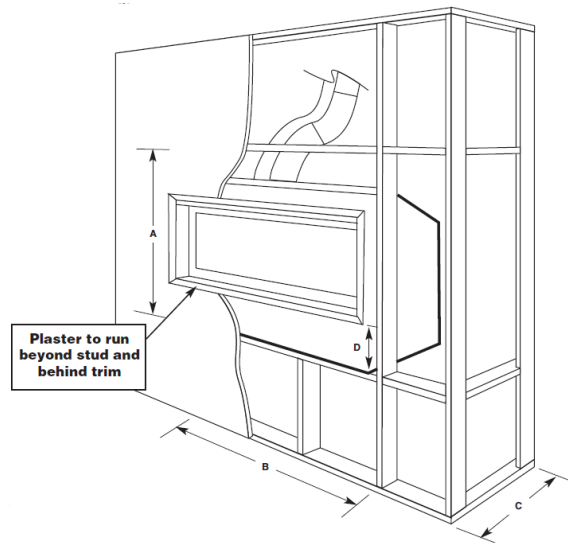

TECHNICAL SPECIFICATIONS

ELEMENT 1800