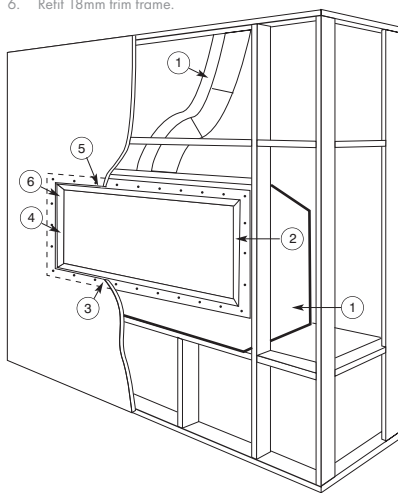

ELEMENT 1200

1. Install Element 1200 onto base and connect flue, gas and power.
2. Fit 18mm trim frame.
3. Locate 4 sided flange kit.
4. Remove 18mm frame.
5. Clad wall to flange kit and finish.
6. Refit 18mm trim frame.