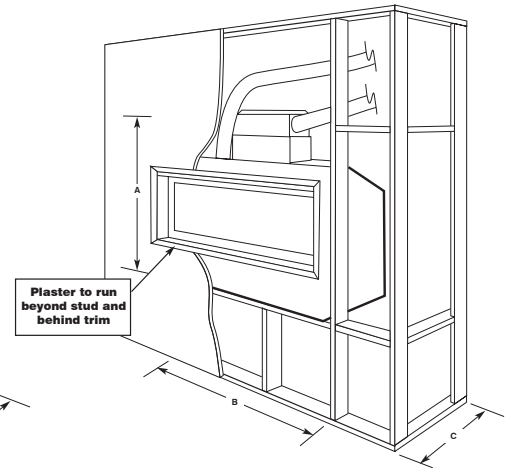

APPLIANCE MOUNTED FLUE FAN (FITTED WITH FAN ACCESS TRIM)