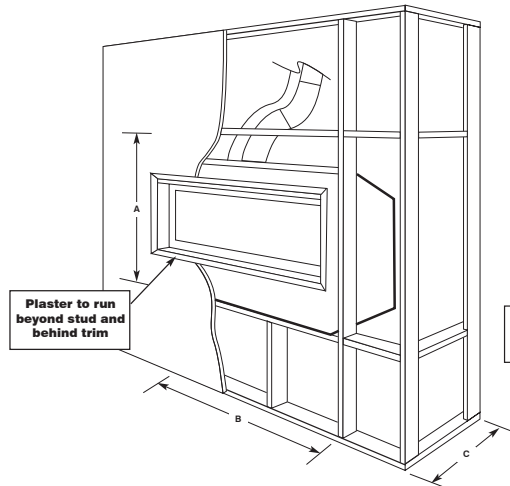

ELEMENT 1200

1. Install Element 1200 onto base and connect flue, gas and power.
2. Fit 18mm trim frame.
3. Locate 4 sided flange kit.
4. Remove 18mm frame.
5. Clad wall to flange kit and finish.
6. Refit 18mm trim frame.