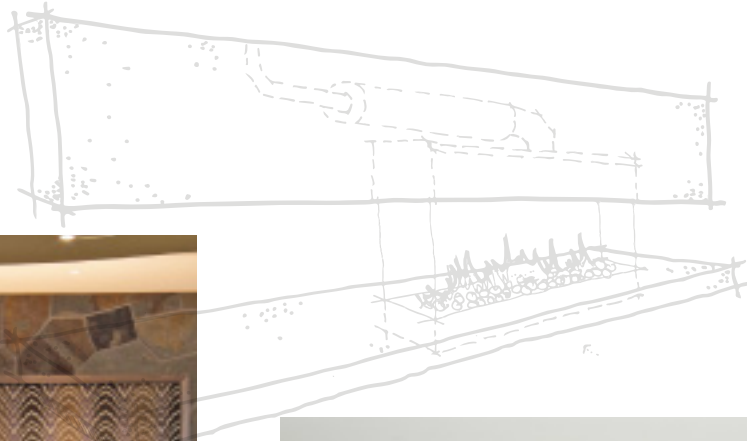

PURE VISION

PURE VISION

850 | 1000 | 1500 | 1800 | 3300

GO FOR MAXIMUM VISUAL IMPACT

With its contemporary styling and innovative construction, our Pure Vision gas fireplace is the ultimate designer addition for any modern home. Our range of colours and finishes and the fireplace's unique design flexibility means it can be tailored to suit any requirement, including the option of a glass back to allow the fire to be viewed from two rooms!