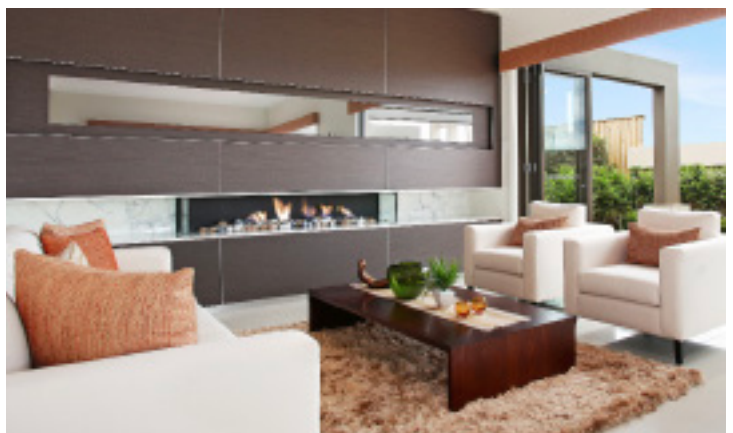

PURE VISION

PURE VISION

850 | 1000 | 1500 | 1800 | 3300

GO FOR MAXIMUM VISUAL IMPACT

With its contemporary styling and innovative construction, our Pure Vision gas fireplace is the ultimate designer addition for any modern home. Our range of colours and finishes and the fireplace's unique design flexibility means it can be tailored to suit any requirement, including the option of a glass back to allow the fire to be viewed from two rooms!

Decorative

New application

Electronic ignition

Natural gas or LPG

Conventional or Power flue

Pebbles or Coals and Logs

Traditional or contemporary

Conceived, designed, researched, developed and built in Australia