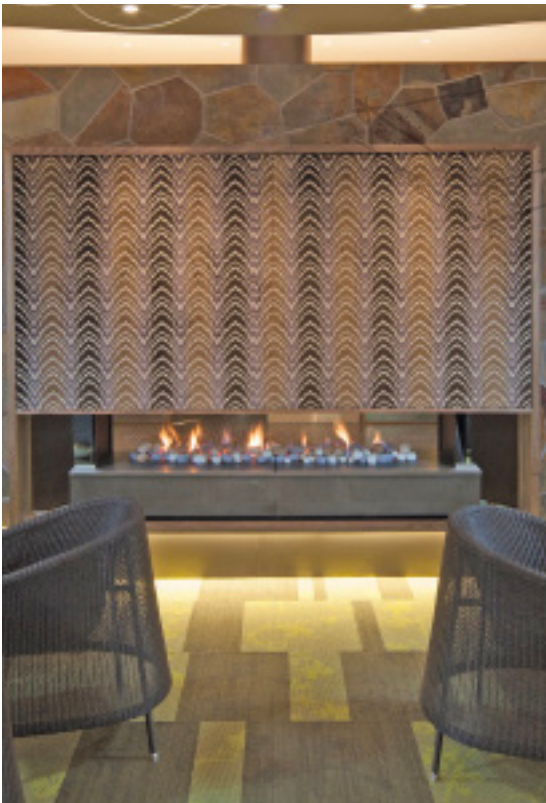

PURE VISION

PURE VISION

850 | 1000 | 1500 | 1800 | 3300

GO FOR MAXIMUM VISUAL IMPACT

With its contemporary styling and innovative construction, our Pure Vision gas fireplace is the ultimate designer addition for any modern home. Our range of colours and finishes and the fireplace's unique design flexibility means it can be tailored to suit any requirement, including the option of a glass back to allow the fire to be viewed from two rooms!